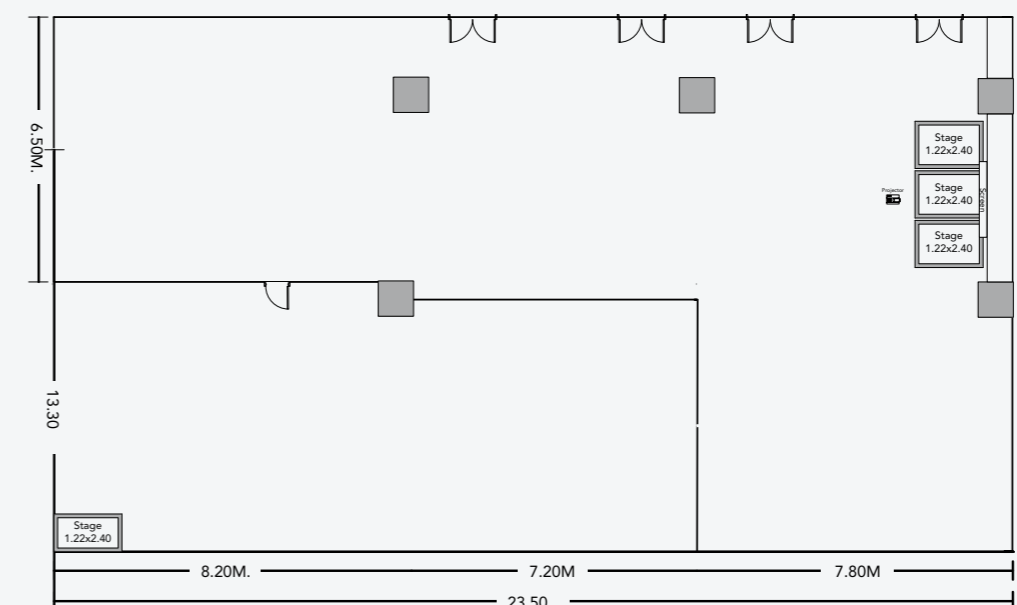

Vewrawai Room: a grand function room with full audio-visual that can seat up to 100 delegates.