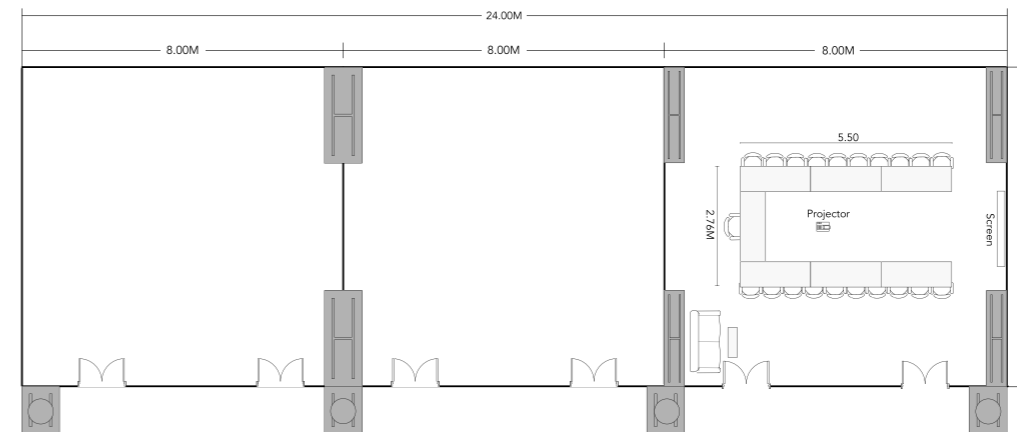

Pitpanwa, Korn Karon, and Ket Kamala Meeting & Function Rooms: stylish, fully-equipped spaces for seminars and meetings requiring up to 20 seats.