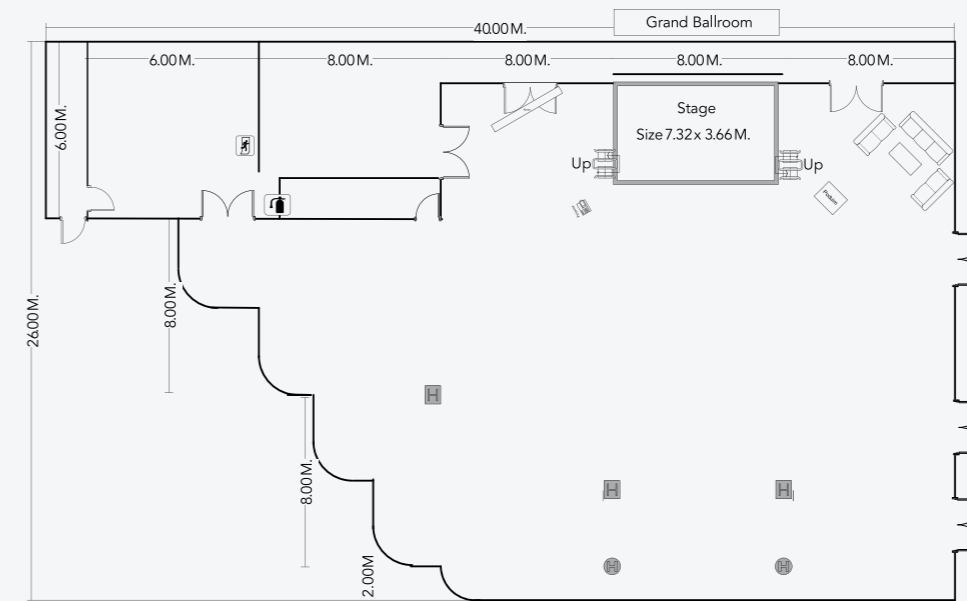

Meeting Room	Length (m)	Width (m)	Area (sqm)	Celling Height(m)	No. of Entrances	Largest Entry
Prapitak Grand Ballroom	22.3	32.8	630	7	6	244x190
Prapitak Grand Ballroom - A	8.6	17.4	132	7	3	244x190
Prapitak Grand Ballroom - B	8.6	17.4	132	7	1	244x190
Prapitak Grand Ballroom - C	8.6	17.4	132	7	4	244x190
Vewrawai Room	8	15	170	2.97	4	228x160
	7	6				
Pitpanwa, Korn Karon, Ket Kamala Room	8	8	64	2.97	2	228x160
Ploen Pansea	7.2	22	148	2.97	3	228x160

SEATING CAPACITY

Meeting Room	Class Room Style Set up		Sit Down Dinner		Sit Down Dinner		Cocktail Reception
			Buffet Set up		No Buffet Set up		
	Table Size (180x75)	Table Size (180x45)	Stage Set up		Stage Set up		
With Dance Floor			With Dance Floor	With Dance Floor	With Dance Floor		
Prapitak Grand Ballroom	200	350	330	360	520	530	600
Prapitak Grand Ballroom - A	50	80	-	-	80	120	100
Prapitak Grand Ballroom - B	50	80	-	-	80	120	100
Prapitak Grand Ballroom - C	50	80	-	-	80	120	100
Vewrawai Room	40	60	50	60	130	130	100
Pitpanwa, Korn Karon, Ket Kamala Room	24	30	-	-	-	-	30
Ploen Pansea	80	70	-	-	-	-	50

Meeting Room	Theatre Style Meeting Concert	Exhibition Booth (2x2 m)	Classroom Style (i / o / u Shape)
Prapitak Grand Ballroom	1,200	50	60
Prapitak Grand Ballroom - A	100	10	40
Prapitak Grand Ballroom - B	100	10	40
Prapitak Grand Ballroom - C	100	10	40
Vewrawai Room	100	6	35
Pitpanwa, Korn Karon, Ket Kamala Room	30	2	20
Ploen Pansea	100	6	60